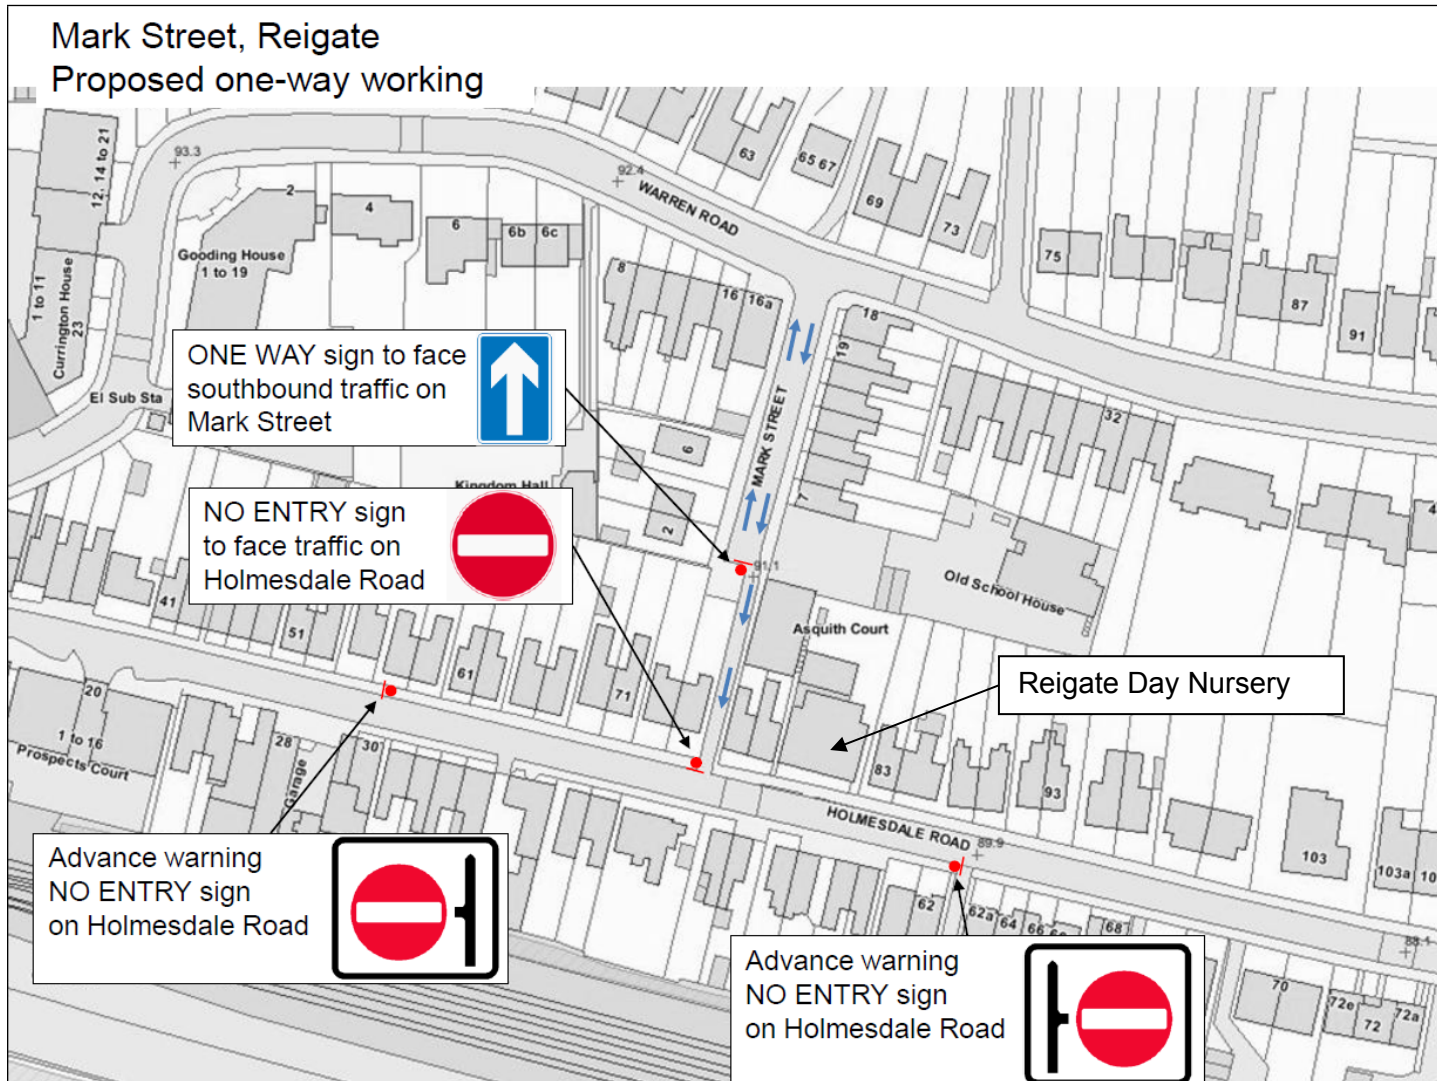

**MARK STREET, REIGATE – PROPOSED ONE-WAY WORKING
RESULTS OF CONSULTATION**

Plan showing proposed one-way working

This page is intentionally left blank